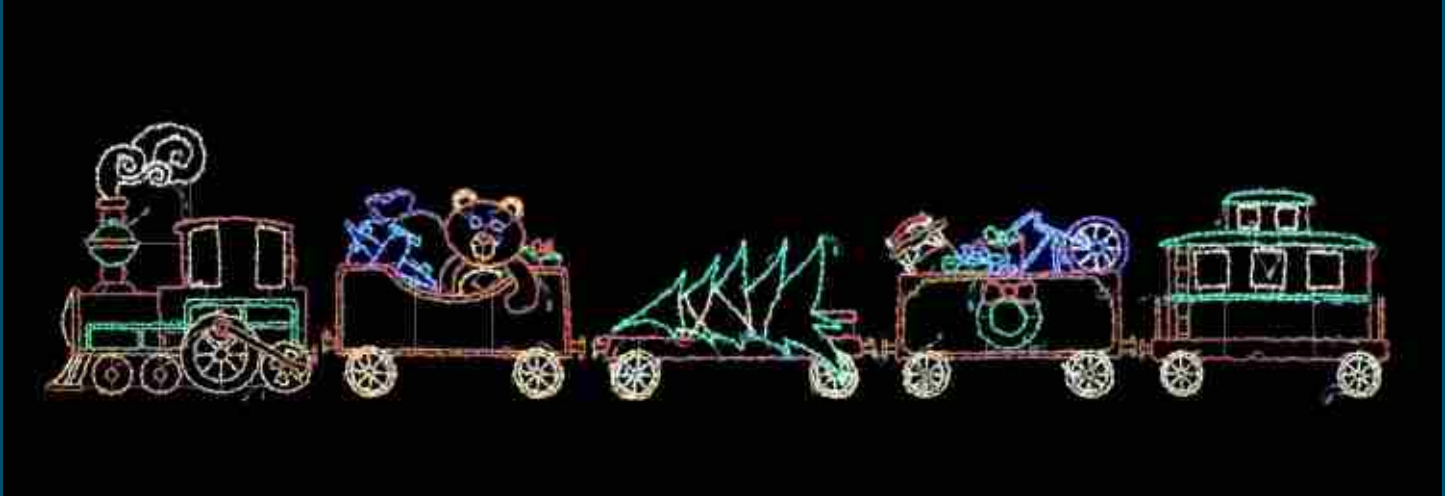

#22058 - LED Train Set
68" Height X 24' Length
$3,111.99